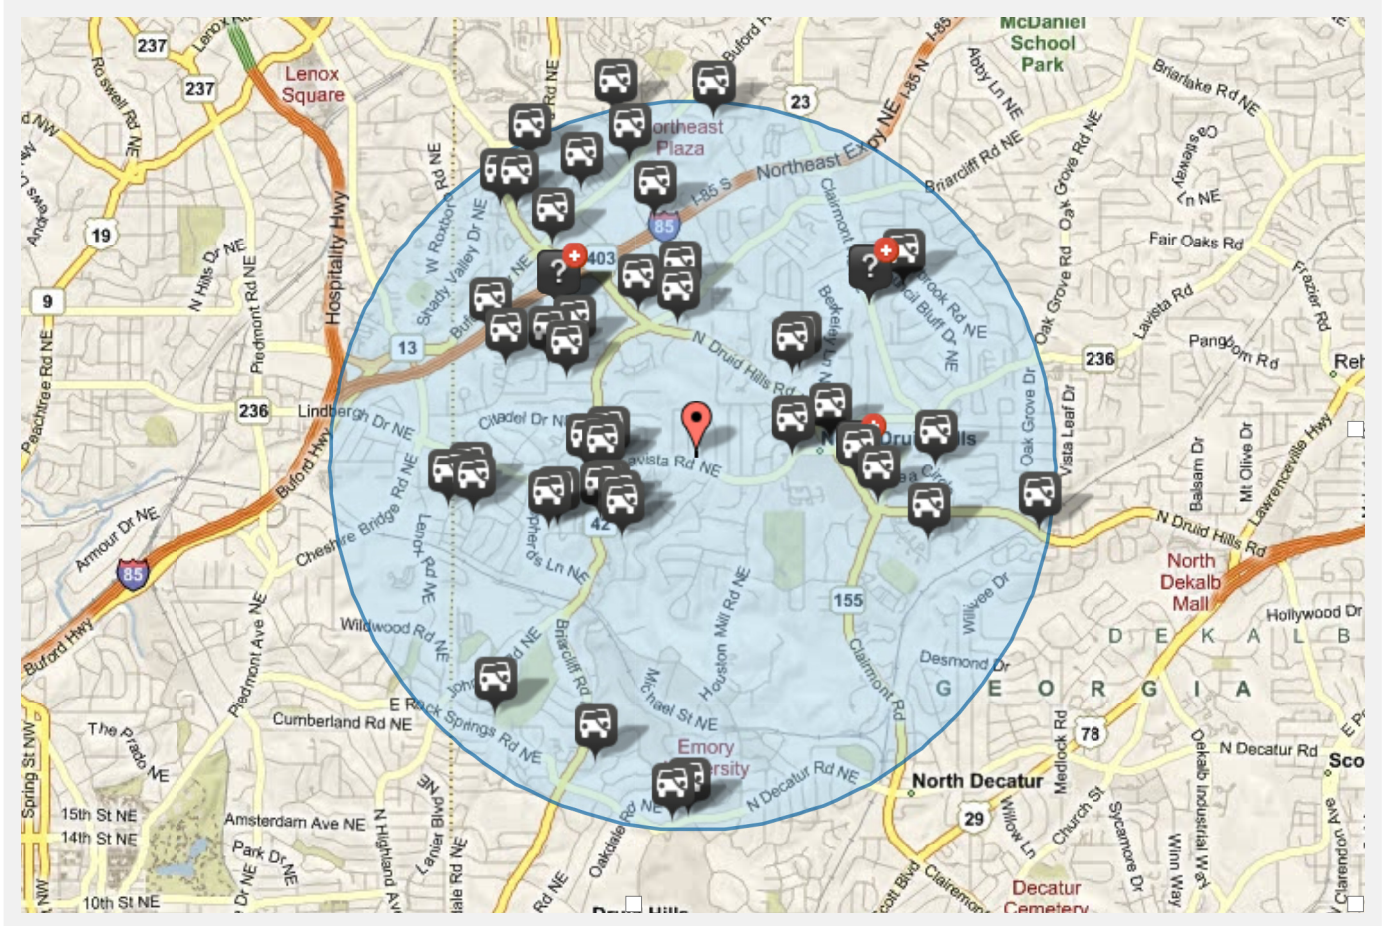

[Print](#)

CrimeMapping.com - Map

Saturday, November 13, 2010 through Tuesday, December 14, 2010

Showing crime types: Vehicle Break In / Theft

... within a 2 mile radius of 1855 Lavista Rd NE, Atlanta, GA 30329-3819

Grab the small squares on the bottom/right to resize the map.

Notes:

All representations on this map are distributed and transmitted "AS IS" without warranties of any kind, either express or implied including without limitation, warranties of title or implied warranties of merchantability or fitness for a particular purpose. In no event shall CrimeMapping.COM become liable to users of these data for any loss or damages, consequential or otherwise, including but not limited to time, money, goodwill, arising from the use, operation or modification of the data. The visual presentation of data is being provided strictly as a courtesy, not as an obligation to its users.